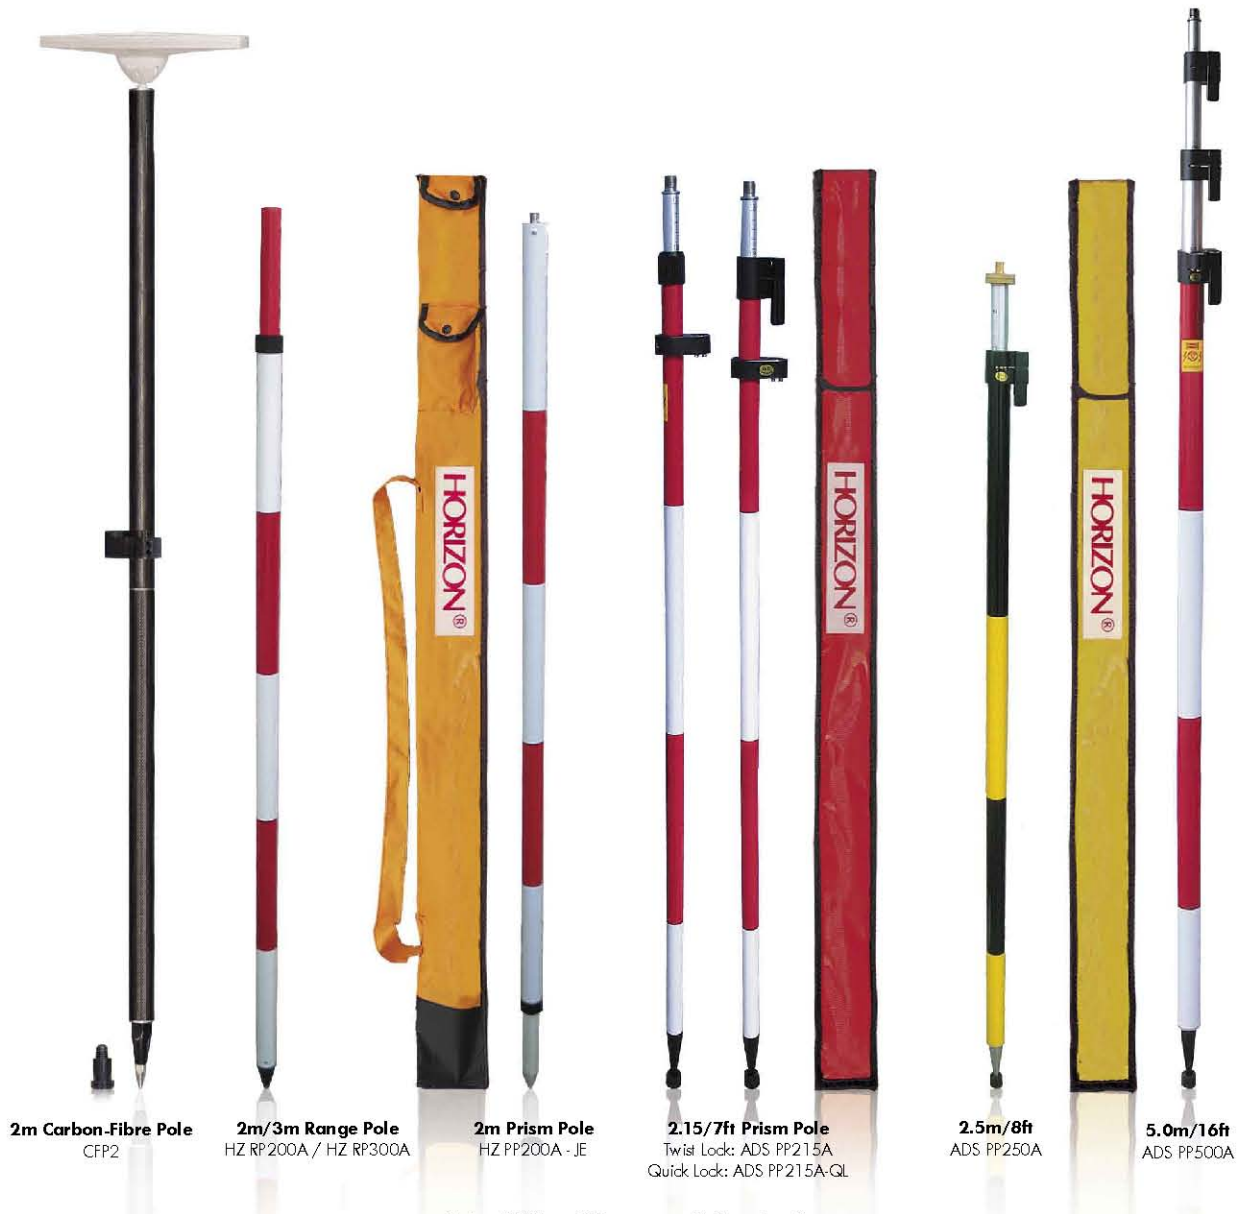

PRISM & RANGE ALLOY POLES

MANUFACTURED WITH TOUGHNESS IN MIND

Prism Poles

All HORIZON poles are built to withstand daily rough usage, and we offer a full range of poles to suit all your needs.

Constructed of lightweight aluminium, and reinforced with steel at critical parts, the HORIZON prism poles are air dampened to allow smooth and safe operation. All our Prism Poles are equipped with liquid filled Bubbles, smooth working locking systems, and

laser etched clear graduation readings, with pole tips to make your job easier.

Range poles

Available in 2 and 3m, the HORIZON range pole is constructed with wood, and allows for easy handling with a simple twist and lock mechanism.

Carbon Fibre GPS Pole

Constructed with lightweight and tough carbon fibre wrapped round an alu-

minium core, HORIZON offers one of the lightest and strongest Carbon-Fibre poles in the market.

Weighing in at only 780g, and standing in at 2m, this pole is pound for pound one of the toughest in the market today.

Used mainly in GPS work, the HORIZON Carbon Fibre Pole comes in 2 piece detachable parts for easy transport, and a padded carrying bag.

2m Carbon-Fibre Pole
CFP2

2m/3m Range Pole
HZ RP200A / HZ RP300A

2m Prism Pole
HZ PP200A - JE

2.15m/7ft Prism Pole
Twist Lock: ADS PP215A
Quick Lock: ADS PP215A-QL

2.5m/8ft
ADS PP250A

5.0m/16ft
ADS PP500A

Note: All Prism Poles come with Carrying Cases
All 2.15m & 2.5m Prism Pole come with Black/Yellow or Red/White Colour